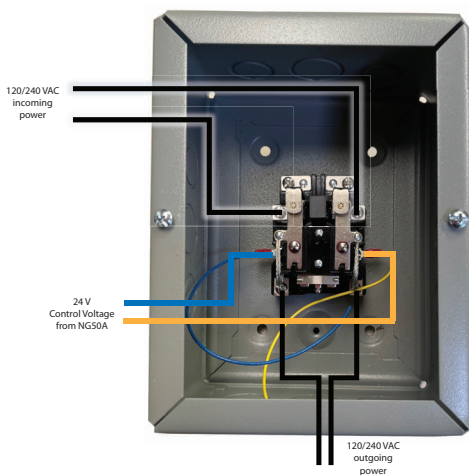

info@nexgenproductsllc.com

NGE Option

Remote Contactor Box
50A 1 1/2 HP

Features & Benefits

- Unit has a double pole double throw contactor relay UL listed
- 24 Volt coil - connects to NG50A
- Can be remotely mounted up to 500 feet from NG50A
- Contactor can disrupt power to large boilers up to 50 amps 1 1/2 hp
- Wall mount NEMA 1 screw cover junction box
- Easy to mount (indoor only)
- Electrical knock-outs provided

External Contactor Box - This option provides a contactor that can disrupt power for large boilers up to 50 amps 1 1/2 hp

Electrical Connection Diagram

Electrical Schematic